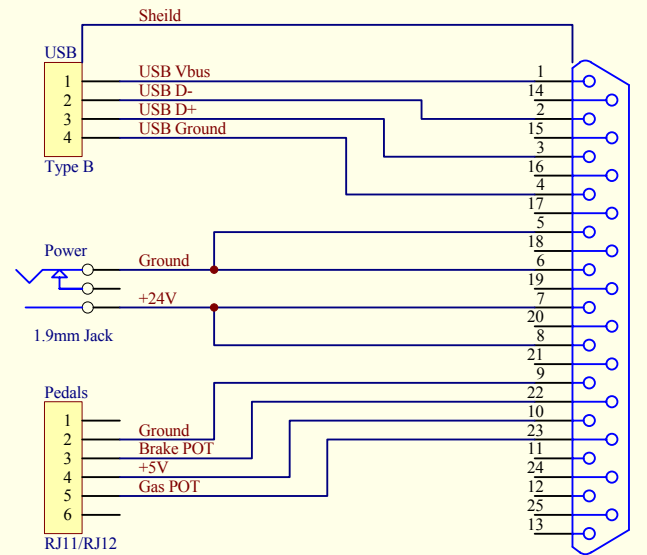

MS Pedal set

Adapter

MOMO Force Wheel

# MOMO Force / MS Pedal set adapter wiring