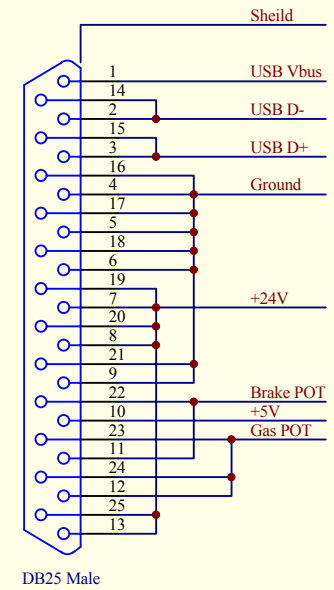

MS Pedal set

Adapter

MOMO Force Wheel

# MOMO Force / MS Pedal set adapter wiring